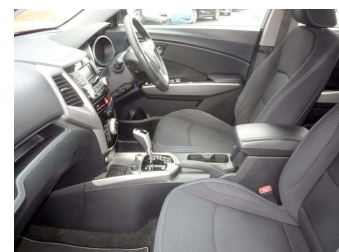

2015 SsangYong Tivoli Sport

Purchase Price **$11,995**
Includes GST, Registration & Licensing

Finance may be available on this vehicle. Ask one of our friendly staff for more information.

Gain peace of mind with Mechanical Breakdown Insurance. **Ask us how.**

Top features

- » 1.6 litre EFI
- » 6 Airbags
- » ABS Braking
- » Air Conditioning
- » Alloy wheels
- » Central Locking
- » Electric Mirrors
- » Electric Windows
- » Power Steering
- » Stability Control
- » Traction Control

Body Style
5 door, Hatchback

Odometer
66,452 km

Engine
1597 cc, Twin Cam

Fuel Type
Petrol

Transmission
Automatic, Front Wheel

Wheels
16", Alloy

VIN
KPT30A1VSFP028635

Interior
-

Safety

Based on 2023 VSRR rating

Reg No.
JHJ170

Ext Colour
Blue

History
5 owners

Seats
5 seats

CO2 Emissions
★★★★☆
186 grams/km

Energy Economy
★★☆☆☆☆
Annual fuel cost of $3,140
8L per 100km

Cost per year is an estimate based on petrol price of $2.80 per litre and an average distance of 14000 km. Emissions and Energy Economy figures standardised to 3P WLTP.

Stock ID: 9305

Auto Court | Phone 03 455 3000 | Email info@autocourt.net.nz
cnr Burns and Neville Streets, Carisbrook, DUNEDIN 9012, New Zealand
www.autocourt.net.nz