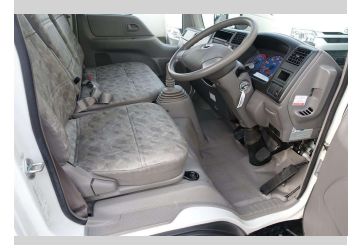

2004 Mazda Titan Dash 1350kg

Purchase Price **\$18,995**
Includes GST, Registration & Licensing

Finance may be available on this vehicle. Ask one of our friendly staff for more information.

Gain peace of mind with Mechanical Breakdown Insurance. **Ask us how.**