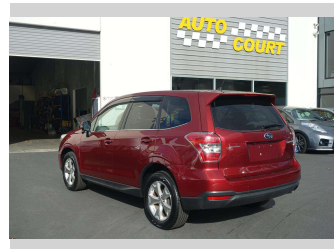

2013 Subaru Forester 2.0i-L AWD

Purchase Price **\$18,995**
Includes GST, Registration & Licensing

Finance may be available on this vehicle. Ask one of our friendly staff for more information.

Gain peace of mind with Mechanical Breakdown Insurance. **Ask us how.**

Top features

- » "Smart Key" Operation
- » 2.0 litre Boxer EFi
- » ABS Braking
- » All Wheel Drive
- » Alloy wheels
- » CD Player
- » Central Locking
- » Climate Control
- » Cruise Control
- » Dual Airbags
- » Electric adj Seats
- » Electric Mirrors
- » Electric Windows
- » EyeSight Driver Assist
- » Forward Collision Miti...
- » Heated front seats
- » Heated Front Seats
- » Immobiliser

Body Style
5 door, Station Wagon

Odometer
32,407 km

Engine
1995 cc, Twin Cam Boxer EFi

Fuel Type
Petrol

Transmission
CVT, All Wheel Drive

Wheels
17", Alloy

VIN
7AT0GF17X24030437

Interior
-