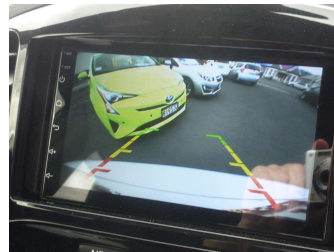

2013 Nissan Juke Nismo 4WD

Purchase Price **\$13,995**
Includes GST, Registration & Licensing

Finance may be available on this vehicle. Ask one of our friendly staff for more information.

Gain peace of mind with Mechanical Breakdown Insurance. **Ask us how.**

Body Style
5 door, Hatchback

Odometer
120,924 km

Engine
1610 cc, Twin Cam

Fuel Type
Petrol

Transmission
CVT, On-Demand 4WD

Wheels
18", Alloy

VIN
7AT0DH8HX19320634

Interior
-