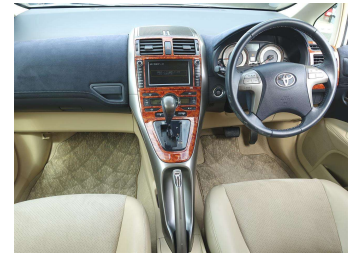

# 2007 Toyota Blade G

**Purchase Price** **\$11,995**  
Includes GST, Registration & Licensing

Finance may be available on this vehicle. Ask one of our friendly staff for more information.

Gain peace of mind with Mechanical Breakdown Insurance. **Ask us how.**

**Top features**

- » "Smart Key" Operation
- » 2.4 litre VVT-i
- » 7 Airbags
- » ABS Braking
- » Alloy wheels
- » CD Player
- » Central Locking
- » Climate Control
- » Electric adj driver's...
- » Electric Mirrors
- » Electric Windows
- » Immobiliser
- » Keyless Entry
- » Part-leather Trim
- » Power Steering
- » Rear-view Camera
- » Spoiler
- » Stability Control

Body Style  
**5 door, Hatchback**

Odometer  
**47,275 km**

Engine  
**2362 cc, Twin Cam VVT-i**

Fuel Type  
**Petrol**

Transmission  
**CVT, Front Wheel**

Wheels  
**16", Alloy**

VIN  
**7AT0H656X24023175**

Interior  
-

Safety  
  
Based on 2023 VSRR rating

Reg No.  
-

Ext Colour  
**Silver**

History  
**Ex-Overseas**

Seats  
**5 seats, Part leather/suede**

CO2 Emissions  
**★ ★ ★ ★ ☆ ☆ ☆**  
**202 grams/km**

Energy Economy  
**★ ★ ☆ ☆ ☆ ☆ ☆**  
**Annual fuel cost of \$3,410**  
**8.7L per 100km**