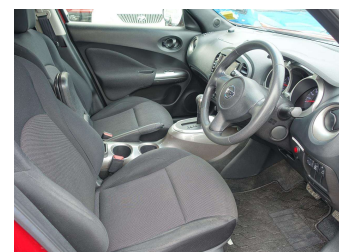

2011 Nissan Juke 15RX

Purchase Price **$11,995**
Includes GST, Registration & Licensing

Finance may be available on this vehicle. Ask one of our friendly staff for more information.

Gain peace of mind with Mechanical Breakdown Insurance. **Ask us how.**

Top features

- » "Smart Key" Operation
- » 1.5 litre EFI
- » ABS Braking
- » CD Player
- » Central Locking
- » Climate Control
- » Dual Airbags
- » Electric Mirrors
- » Electric Windows
- » Immobiliser
- » Keyless Entry
- » Power Steering
- » Rear-view Camera

Body Style
5 door, Hatchback

Odometer
68,591 km

Engine
1498 cc, Twin Cam EFI

Fuel Type
Petrol

Transmission
CVT, Front Wheel

Wheels
-

VIN
7AT0DH8HX18039726

Interior
-

Safety

Based on 2024 UCSR rating for 13-19 models

Reg No.
LWR854

Ext Colour
Red

History
Ex-Overseas, 2 owners

Seats
5 seats

CO2 Emissions
★★★★☆
156 grams/km

Energy Economy
★★★★☆☆
Annual fuel cost of $2,590
6.6L per 100km

Cost per year is an estimate based on petrol price of $2.80 per litre and an average distance of 14000 km. Emissions and Energy Economy figures standardised to 3P WLTP.

Stock ID: 9404