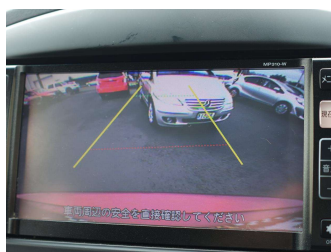

2011 Nissan Juke 15RX

Purchase Price **$11,995**
Includes GST, Registration & Licensing

Finance may be available on this vehicle. Ask one of our friendly staff for more information.

Gain peace of mind with Mechanical Breakdown Insurance. **Ask us how.**

Top features

- » "Smart Key" Operation
- » 1.5 litre EFI
- » ABS Braking
- » CD Player
- » Central Locking
- » Climate Control
- » Dual Airbags
- » Electric Mirrors
- » Electric Windows
- » Immobiliser
- » Keyless Entry
- » Power Steering
- » Rear-view Camera

Body Style
5 door, Hatchback

Odometer
68,591 km

Engine
1498 cc, Twin Cam EFI

Fuel Type
Petrol

Transmission
CVT, Front Wheel

Wheels
-

VIN
7AT0DH8HX18039726

Interior
-

Safety

Based on 2024 UCSR rating for 13-19 models

Reg No.
LWR854

Ext Colour
Red

History
Ex-Overseas, 2 owners

Seats
5 seats

CO2 Emissions
★★★★☆
156 grams/km

Energy Economy
★★★★☆☆
Annual fuel cost of $2,590
6.6L per 100km

Cost per year is an estimate based on petrol price of $2.80 per litre and an average distance of 14000 km. Emissions and Energy Economy figures standardised to 3P WLTP.

Stock ID: 9404