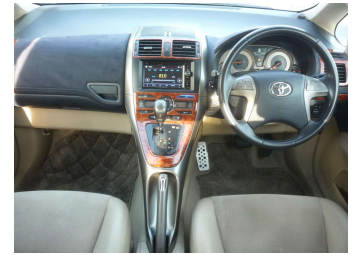

2007 Toyota Blade G

Purchase Price **\$10,995**
Includes GST, Registration & Licensing

Finance may be available on this vehicle. Ask one of our friendly staff for more information.

Gain peace of mind with Mechanical Breakdown Insurance. **Ask us how.**

Top features

- » "Smart Key" Operation
- » 2.4 litre VVT-i
- » 7 Airbags
- » ABS Braking
- » Alloy wheels
- » CD Player
- » Central Locking
- » Climate Control
- » Electric adj driver's...
- » Electric Mirrors
- » Electric Windows
- » Immobiliser
- » Keyless Entry
- » Part-leather Trim
- » Power Steering
- » Spoiler
- » Stability Control
- » Traction Control

Body Style
5 door, Hatchback

Odometer
58,669 km

Engine
2362 cc, Twin Cam VVT-i

Fuel Type
Petrol

Transmission
CVT, Front Wheel

Wheels
17", Alloy

VIN
7AT0H656X21005040

Interior
-