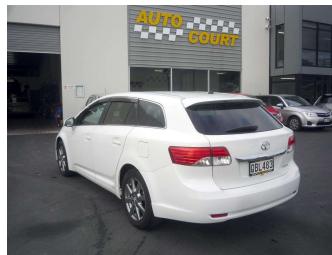

2014 Toyota Avensis Li Sportwagon

Purchase Price **\$16,995**
Includes GST, Registration & Licensing

Finance may be available on this vehicle. Ask one of our friendly staff for more information.

Gain peace of mind with Mechanical Breakdown Insurance. **Ask us how.**

Top features

- » "Smart Key" Operation
- » 2 litre Valvematic
- » 7 Airbags
- » ABS Braking
- » Alloy wheels
- » CD Player
- » Central Locking
- » Climate Control
- » Cruise Control
- » Electric Mirrors
- » Electric Windows
- » Immobiliser
- » Keyless Entry
- » Part-leather Trim
- » Power Steering
- » Rear-view Camera
- » Spoiler
- » Stability Control

Body Style
5 door, Station Wagon

Odometer
52,681 km

Engine
1986 cc, Twin Cam Valvematic

Fuel Type
Petrol

Transmission
CVT, Front Wheel

Wheels
17", Alloy

VIN
7AT0H63MX23009521

Interior
-