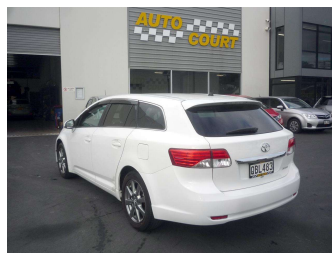

# 2014 Toyota Avensis Li Sportwagon

**Purchase Price** **\$16,995**  
Includes GST, Registration & Licensing

Finance may be available on this vehicle. Ask one of our friendly staff for more information.

Body Style  
**5 door, Station Wagon**

Odometer  
**52,451 km**

Engine  
**1986 cc, Twin Cam Valvematic**

Fuel Type  
**Petrol**

Transmission  
**CVT, Front Wheel**

Wheels  
**17", Alloy**

VIN  
**7AT0H63MX23009521**