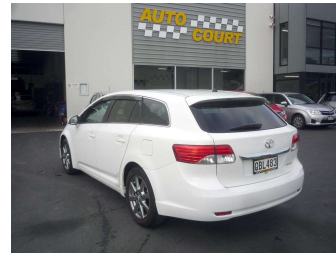

# 2014 Toyota Avensis Li Sportwagon

**Purchase Price** **\$16,995**  
Includes GST, Registration & Licensing

Finance may be available on this vehicle. Ask one of our friendly staff for more information.

Body Style  
**5 door, Station Wagon**

Odometer  
**52,451 km**

Engine  
**1986 cc, Twin Cam Valvematic**

Fuel Type  
**Petrol**

Transmission  
**CVT, Front Wheel**

Wheels  
**17", Alloy**

VIN  
**7AT0H63MX23009521**