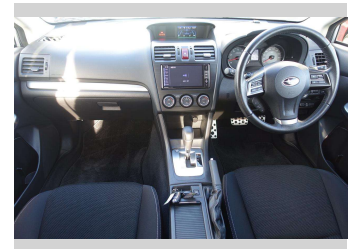

2012 Subaru XV 2.0i-L AWD

Purchase Price **\$20,000**
Includes GST, Registration & Licensing

Finance may be available on this vehicle. Ask one of our friendly staff for more information.

Gain peace of mind with Mechanical Breakdown Insurance. **Ask us how.**

Top features

- » "Smart Key" Operation
- » 2.0 litre Boxer EFi
- » ABS Braking
- » All Wheel Drive
- » Alloy wheels
- » CD Player
- » Central Locking
- » Climate Control
- » Cruise Control
- » Dual Airbags
- » Electric adj driver's...
- » Electric Mirrors
- » Electric Windows
- » EyeSight Driver Assist
- » Forward Collision Miti...
- » Immobiliser
- » Keyless Entry
- » Lane Departure Assist

Body Style
5 door, Hatchback

Odometer
29,845 km

Engine
1995 cc, Twin Cam Boxer EFi

Fuel Type
Petrol

Transmission
CVT, All Wheel Drive

Wheels
17", Alloy

VIN
7AT0GF1XX24027951

Interior
-

Safety

Based on 2023 UCSR rating for 12-16 models

Reg No.
-

Ext Colour
Silver

History
Ex-Overseas

Seats
5 seats

CO2 Emissions
★★★★☆
163 grams/km

Energy Economy
★★★★☆☆
Annual fuel cost of \$2,740
7L per 100km