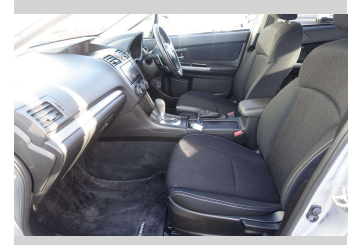

2012 Subaru XV 2.0i-L AWD

Purchase Price **\$20,000**
Includes GST, Registration & Licensing

Finance may be available on this vehicle. Ask one of our friendly staff for more information.

Gain peace of mind with Mechanical Breakdown Insurance. **Ask us how.**

Top features

- » "Smart Key" Operation
- » 2.0 litre Boxer EFi
- » ABS Braking
- » All Wheel Drive
- » Alloy wheels
- » CD Player
- » Central Locking
- » Climate Control
- » Cruise Control
- » Dual Airbags
- » Electric adj driver's...
- » Electric Mirrors
- » Electric Windows
- » EyeSight Driver Assist
- » Forward Collision Miti...
- » Immobiliser
- » Keyless Entry
- » Lane Departure Assist