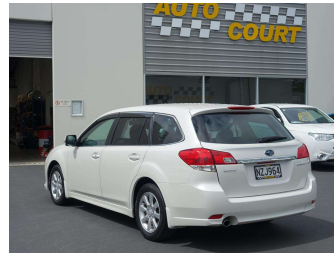

2009 Subaru Legacy 2.5i AWD

Purchase Price

\$8,500

Includes GST, Registration & Licensing

Finance may be available on this vehicle. Ask one of our friendly staff for more information.

Gain peace of mind with Mechanical Breakdown Insurance. **Ask us how.**

Top features

- » "Smart Key" Operation
- » 2.5 litre Boxer EFi
- » 6 Airbags
- » ABS Braking
- » All Wheel Drive
- » Alloy wheels
- » CD Player
- » Central Locking
- » Climate Control
- » Electric adj Seats
- » Electric Mirrors
- » Electric Windows
- » Immobiliser
- » Keyless Entry
- » Power Steering
- » Si-Drive
- » Stability Control
- » Traction Control

Body Style

5 door, Station Wagon

Odometer

142,656 km

Engine

2457 cc, Boxer

Fuel Type

Petrol