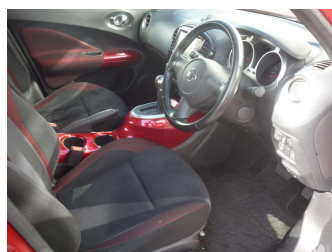

2013 Nissan Juke 15RX

Purchase Price **$14,995**
Includes GST, Registration & Licensing

Finance may be available on this vehicle. Ask one of our friendly staff for more information.

Gain peace of mind with Mechanical Breakdown Insurance. **Ask us how.**

Top features

- » "Smart Key" Operation
- » 1.5 litre EFI
- » ABS Braking
- » Alloy wheels
- » CD Player
- » Central Locking
- » Climate Control
- » Electric Mirrors
- » Electric Windows
- » Immobiliser
- » Keyless Entry
- » Power Steering
- » Rear-view Camera
- » Stability Control
- » Traction Control

Body Style
5 door, Hatchback

Odometer
48,328 km

Engine
1498 cc, Twin Cam

Fuel Type
Petrol

Transmission
CVT, Front Wheel

Wheels
17", Alloy

VIN
7AT0DH8HX24303582

Interior
-

Safety

Based on 2024 UCSR rating for 13-19 models

Reg No.
-

Ext Colour
Red

History
Ex-Overseas

Seats
5 seats

CO2 Emissions
★★★★☆
150 grams/km

Energy Economy
★★★★☆☆
Annual fuel cost of $2,550
6.5L per 100km

Cost per year is an estimate based on petrol price of $2.80 per litre and an average distance of 14000 km. Emissions and Energy Economy figures standardised to 3P WLTP.

Stock ID: 6724