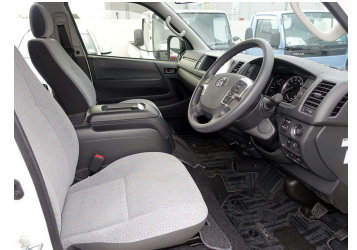

2024 Toyota Hiace Commuter GL

Purchase Price **$75,000**
Includes GST, Registration & Licensing

Finance may be available on this vehicle. Ask one of our friendly staff for more information.

Gain peace of mind with Mechanical Breakdown Insurance. **Ask us how.**

Top features

- » "Smart Key" Operation
- » 12-seater
- » 2.8 litre Turbo/Diesel
- » 360° Around-View Monit...
- » ABS Braking
- » Alloy wheels
- » CD Player
- » Central Locking
- » Climate Control
- » Driver's Airbag
- » Electric Front Windows
- » Electric Mirrors
- » Forward Collision Miti...
- » Immobiliser
- » Keyless Entry
- » Lane Departure Assist
- » Power Steering
- » Power-operated LH side...

Body Style
4 door, Van

Odometer
16 km

Engine
2754 cc, Turbo/Diesel

Fuel Type
Diesel

Transmission
Automatic, Rear Wheel

Wheels
15", Alloy

VIN
7AT0H60FX24006881

Interior
-

Safety

Based on 2024 VSRR rating

Reg No.
-

Ext Colour
White

History
Ex-Overseas

Seats
12 seats

CO2 Emissions
★★★☆☆☆
223 grams/km

Energy Economy
★★☆☆☆☆
Annual fuel cost of $3,470
8.6L per 100km

Cost per year is an estimate based on diesel price of $2.00 per litre and an average distance of 14000 km. Includes Road User Charges (RUC). Emissions and Energy Economy figures standardised to 3P WLTP.

Stock ID: 6764

Auto Court | Phone 03 455 3000 | Email info@autocourt.net.nz
cnr Burns and Neville Streets, Carisbrook, DUNEDIN 9012, New Zealand
www.autocourt.net.nz