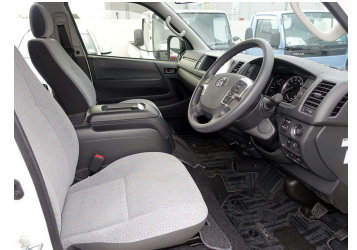

2024 Toyota Hiace Commuter GL

Purchase Price **$75,000**
Includes GST, Registration & Licensing

Finance may be available on this vehicle. Ask one of our friendly staff for more information.

Gain peace of mind with Mechanical Breakdown Insurance. **Ask us how.**

Top features

- » "Smart Key" Operation
- » 14-seater
- » 2.8 litre Turbo/Diesel
- » 360° Around-View Monit...
- » ABS Braking
- » Alloy wheels
- » CD Player
- » Central Locking
- » Climate Control
- » Driver's Airbag
- » Electric Front Windows
- » Electric Mirrors
- » Forward Collision Miti...
- » Immobiliser
- » Keyless Entry
- » Lane Departure Assist
- » Power Steering
- » Power-operated LH side...

Body Style
4 door, Van

Odometer
16 km

Engine
2754 cc, Turbo/Diesel

Fuel Type
Diesel

Transmission
Automatic, Rear Wheel

Wheels
15", Alloy

VIN
7AT0H60FX24006881

Interior
-

Safety

Based on 2023 VSRR rating

Reg No.
-

Ext Colour
White

History
Ex-Overseas

Seats
12 seats

CO2 Emissions
★★★☆☆☆
223 grams/km

Energy Economy
★★☆☆☆☆
Annual fuel cost of $3,470
8.6L per 100km

Cost per year is an estimate based on diesel price of $2.00 per litre and an average distance of 14000 km. Includes Road User Charges (RUC). Emissions and Energy Economy figures standardised to 3P WLTP.

Stock ID: 6764

Auto Court | Phone 03 455 3000 | Email info@autocourt.net.nz
cnr Burns and Neville Streets, Carisbrook, DUNEDIN 9012, New Zealand
www.autocourt.net.nz