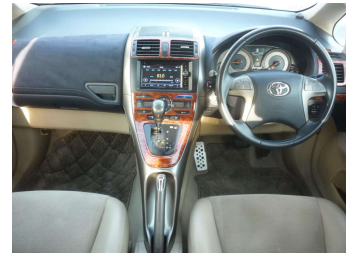

2007 Toyota Blade G

Purchase Price **\$11,995**
Includes GST, Registration & Licensing

Finance may be available on this vehicle. Ask one of our friendly staff for more information.

Gain peace of mind with Mechanical Breakdown Insurance. **Ask us how.**

Top features

- » "Smart Key" Operation
- » 2.4 litre VVT-i
- » 7 Airbags
- » ABS Braking
- » Alloy wheels
- » CD Player
- » Central Locking
- » Climate Control
- » Electric adj driver's...
- » Electric Mirrors
- » Electric Windows
- » Immobiliser
- » Keyless Entry
- » Part-leather Trim
- » Power Steering
- » Spoiler
- » Stability Control
- » Traction Control

Body Style
5 door, Hatchback

Odometer
58,444 km

Engine
2362 cc, Twin Cam VVT-i

Fuel Type
Petrol

Transmission
CVT, Front Wheel

Wheels
17", Alloy

VIN
7AT0H656X21005040

Reg No.
NYP656

Ext Colour
Silver

History
Ex-Overseas, 2 owners

Seats
5 seats, Part leather

CO2 Emissions
★★★★☆
208 grams/km

Energy Economy
★★☆☆☆
Annual fuel cost of \$3,410
8.7L per 100km

Interior
-

Safety

Based on 2023 VSRR rating