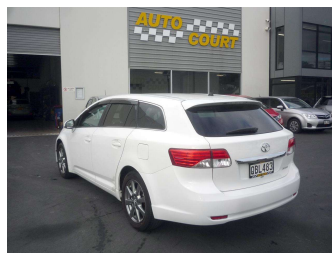

# 2014 Toyota Avensis Li Sportwagon

**Purchase Price** **\$16,995**

Includes GST, Registration & Licensing Note: A Clean Car fee/rebate does not apply to this vehicle

Finance may be available on this vehicle. Ask one of our friendly staff for more information.

Body Style  
**5 door, Station Wagon**

Odometer  
**52,451 km**

Engine  
**1986 cc, Twin Cam Valvematic**

Fuel Type  
**Petrol**

Transmission  
**CVT, Front Wheel**

Wheels  
**17", Alloy**

VIN  
**7AT0H63MX23009521**