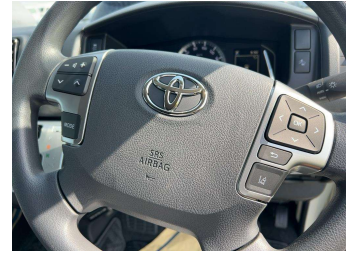

2024 Toyota Hiace Commuter GL

Purchase Price **\$75,000**
Includes GST, Registration & Licensing

Finance may be available on this vehicle. Ask one of our friendly staff for more information.

Gain peace of mind with Mechanical Breakdown Insurance. **Ask us how.**

Top features

- » "Smart Key" Operation
- » 14-seater
- » 2.8 litre Turbo/Diesel
- » ABS Braking
- » Alloy wheels
- » CD Player
- » Central Locking
- » Climate Control
- » Electric Front Windows
- » Electric Mirrors
- » Forward Collision Miti...
- » Keyless Entry
- » Lane Departure Assist
- » Power Steering
- » Power-operated LH side...
- » Rear-view Camera
- » Stability Control
- » Traction Control

Body Style	4 door, People Movers	Reg No.	-
Odometer	7 km	Ext Colour	White
Engine	2754 cc, Turbo/Diesel	History	-
Fuel Type	Diesel	Seats	14 seats
Transmission	Automatic, Rear Wheel	CO2 Emissions	-
Wheels	15", Custom Alloys	Energy Economy	-
VIN	-		
Interior	-		
Safety	-		